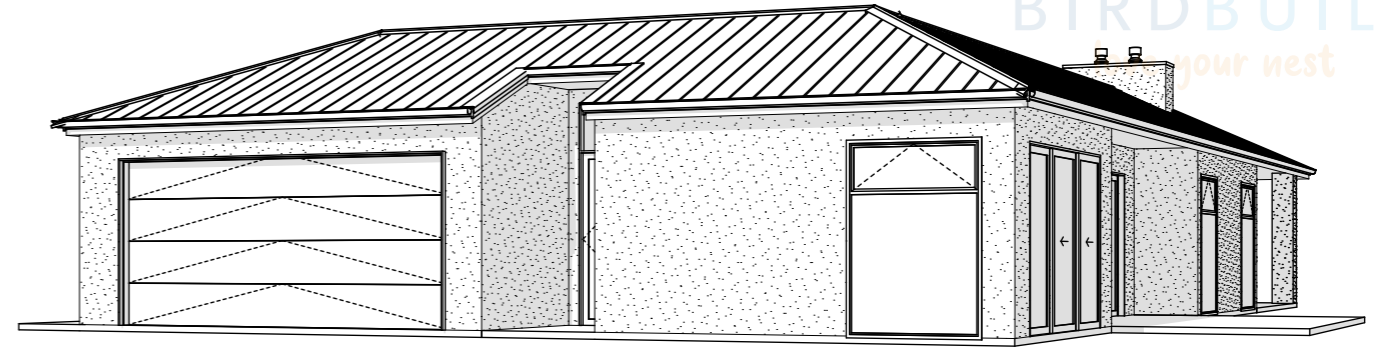

Design Name Kererū NZ Pigeon		Drawing Title 3D Perspectives			Drawing Number PA.03.1		Scale N/A		
Company Bird Built Ltd. www.birdbuilt.co.nz				Designed Drawn Rev. 00 Creation Date	No:	Date	Description	Initials	
© Copyright 2021. Bird Built Ltd.								Ph Abby: 027 247 9947