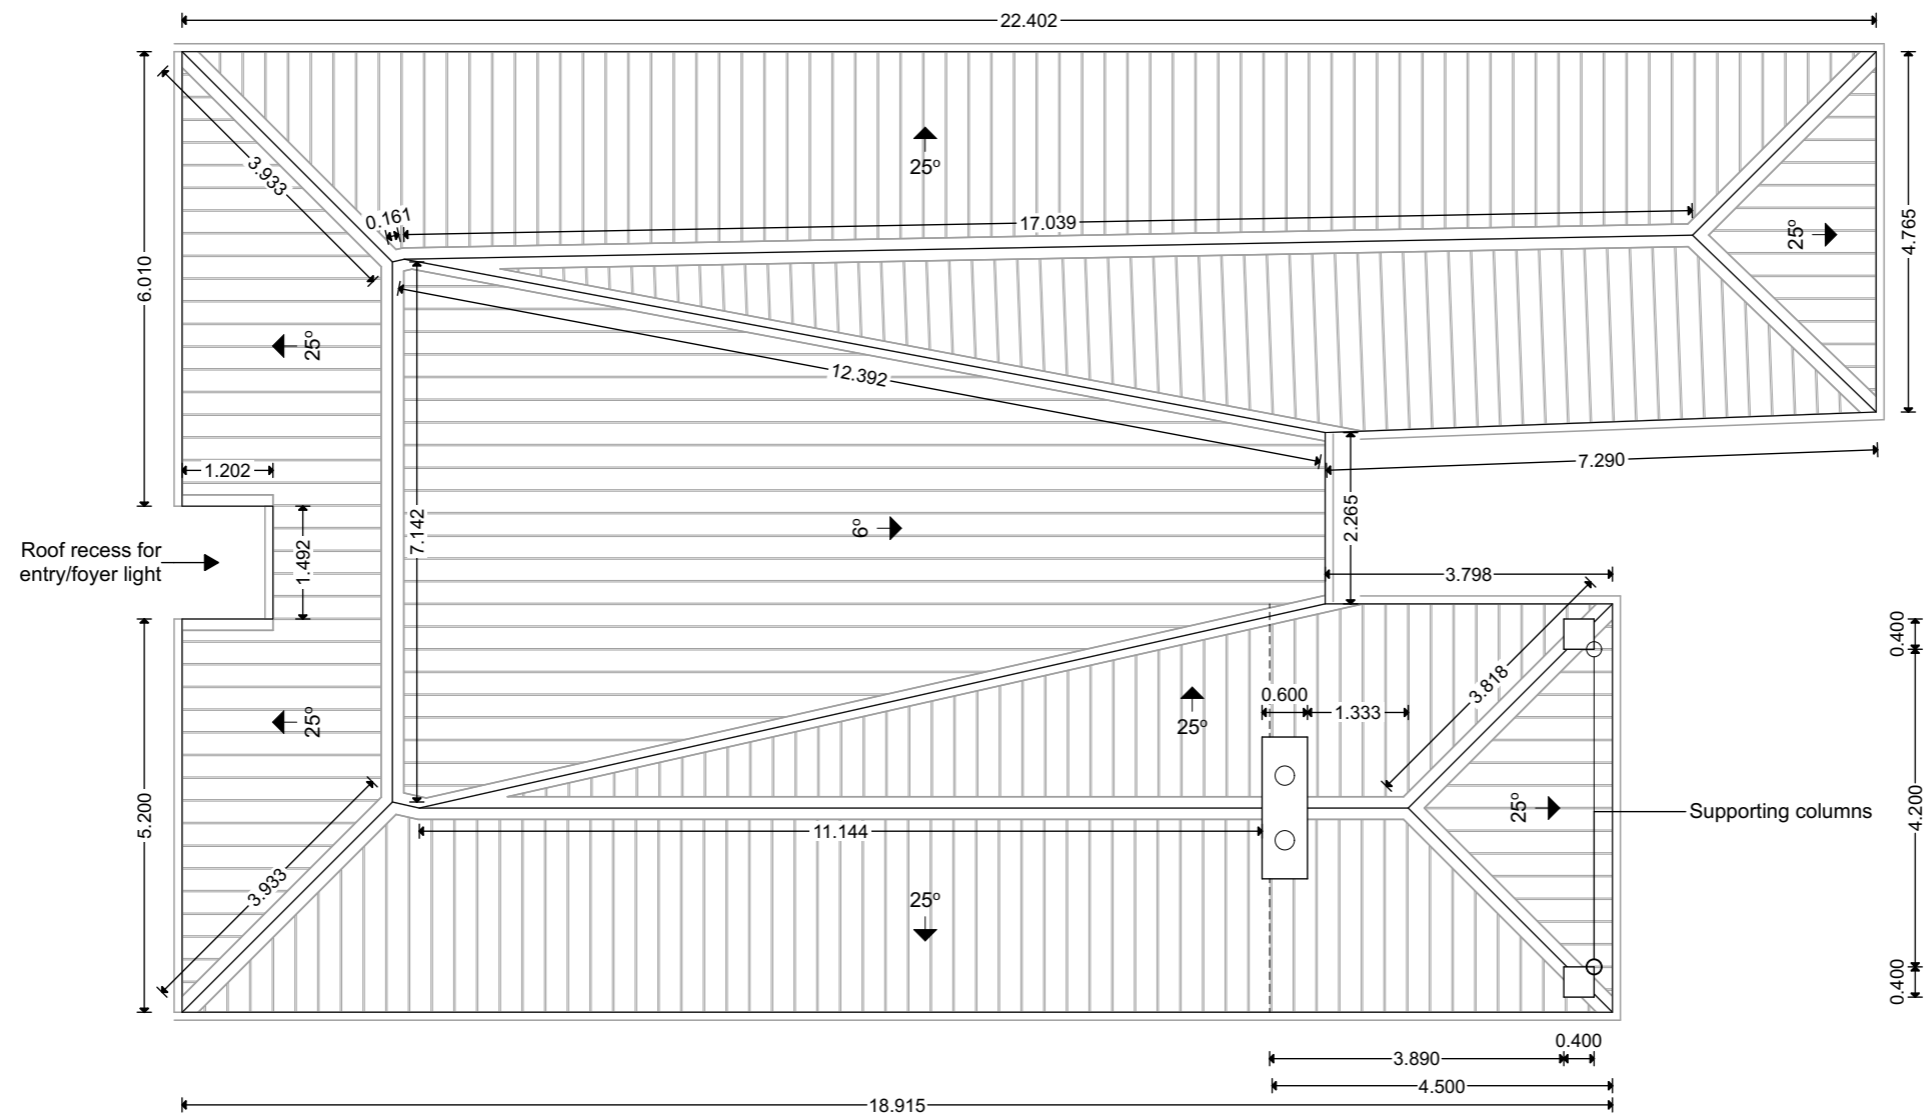

Design Name Kererū NZ Pigeon		Designed 		Drawing Title Floor Plan		Drawing Number PA.01.1	Scale 1:100
Company Bird Built Ltd. www.birdbuilt.co.nz		Drawn Rev. 00 Creation Date		No: Date Description Initials		Ph Abby: 027 247 9947	

Roof Surface Area: 266m²
Roof Overhang: 200mm

Design Name Kererū NZ Pigeon	Designed	Drawing Title Roof Plan				Drawing Number PA.01.2	Scale 1:100
Company Bird Built Ltd. www.birdbuilt.co.nz	Drawn					Ph Abby: 027 247 9947	
 	Rev. 00	No:	Date	Description	Initials		
	Creation Date						