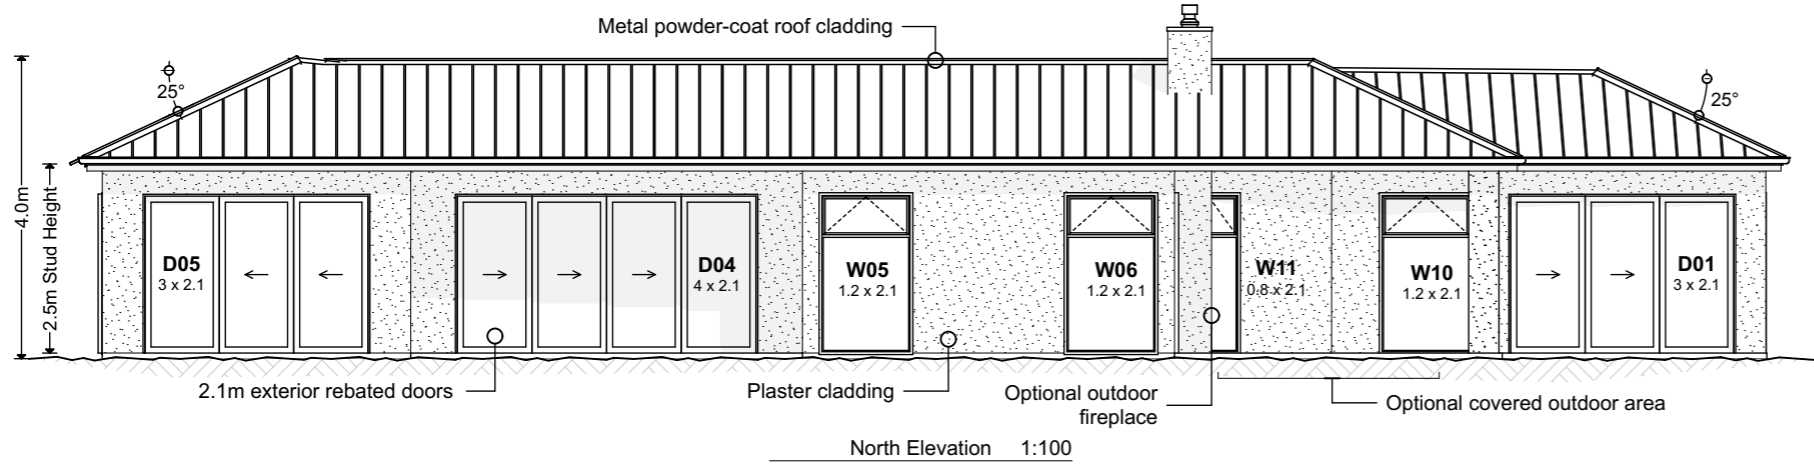

Design Name Kererū NZ Pigeon		Designed 		Drawing Title Floor Plan		Drawing Number PA.01.1	Scale 1:100
Company Bird Built Ltd. www.birdbuilt.co.nz		Drawn Rev. 00 Creation Date		No: Date Description Initials		Ph Abby: 027 247 9947	

Roof Surface Area: 266m²
Roof Overhang: 200mm

Design Name Kererū NZ Pigeon	Designed	Drawing Title Roof Plan				Drawing Number PA.01.2	Scale 1:100
Company Bird Built Ltd. www.birdbuilt.co.nz	Drawn					Ph Abby: 027 247 9947	
 	Rev. 00	No:	Date	Description	Initials		
	Creation Date						