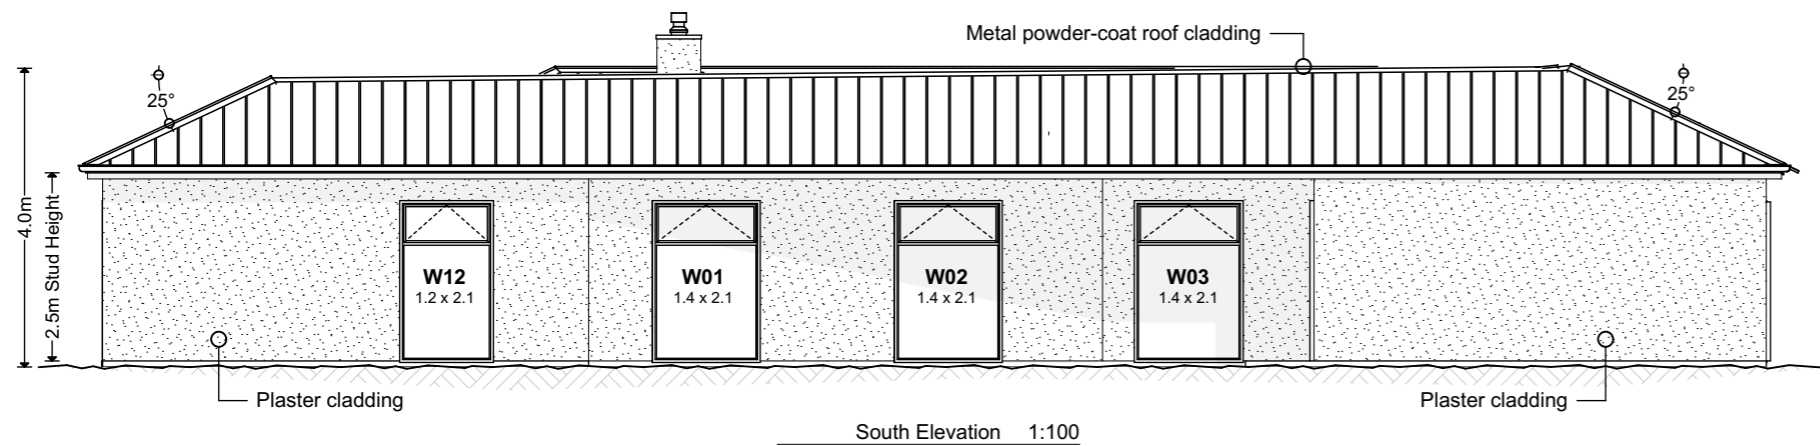

Design Name Kererū NZ Pigeon		Designed 		Drawing Title Floor Plan		Drawing Number PA.01.1	Scale 1:100
Company Bird Built Ltd. www.birdbuilt.co.nz		Drawn Rev. 00 Creation Date		No: Date Description Initials		Ph Abby: 027 247 9947	

Roof Surface Area: 266m²
Roof Overhang: 200mm

Design Name Kererū NZ Pigeon	Designed	Drawing Title Roof Plan				Drawing Number PA.01.2	Scale 1:100
Company Bird Built Ltd. www.birdbuilt.co.nz	Drawn					Ph Abby: 027 247 9947	
 	Rev. 00	No:	Date	Description	Initials		
	Creation Date						