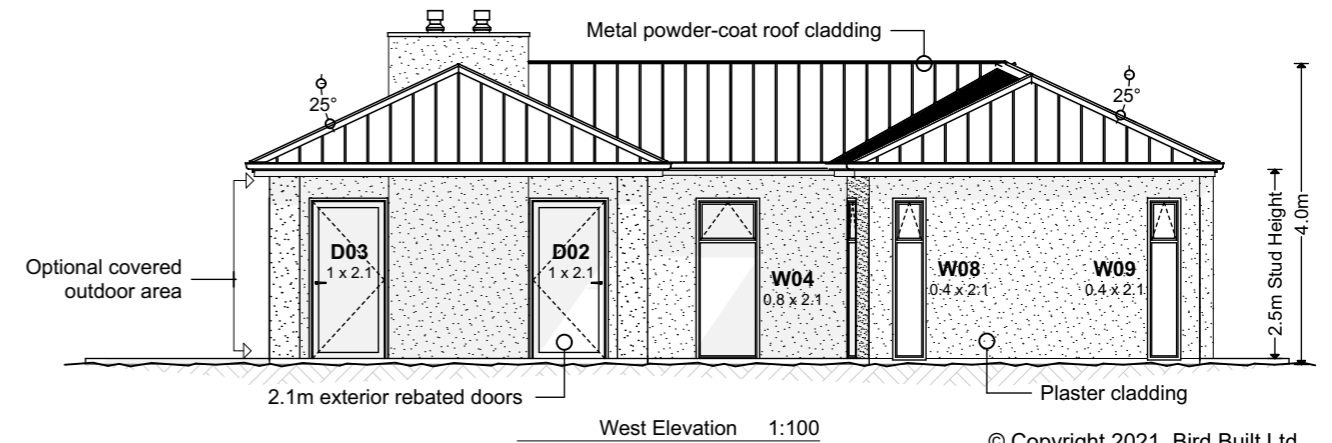

Design Name Kererū NZ Pigeon		Designed 		Drawing Title Floor Plan		Drawing Number PA.01.1	Scale 1:100
Company Bird Built Ltd. www.birdbuilt.co.nz		Drawn Rev. 00 Creation Date		No: Date Description Initials		Ph Abby: 027 247 9947	

Roof Surface Area: 266m²
Roof Overhang: 200mm

Design Name Kererū NZ Pigeon	Designed	Drawing Title Roof Plan				Drawing Number PA.01.2	Scale 1:100
Company Bird Built Ltd. www.birdbuilt.co.nz	Drawn					Ph Abby: 027 247 9947	
 	Rev. 00	No:	Date	Description	Initials		
	Creation Date						