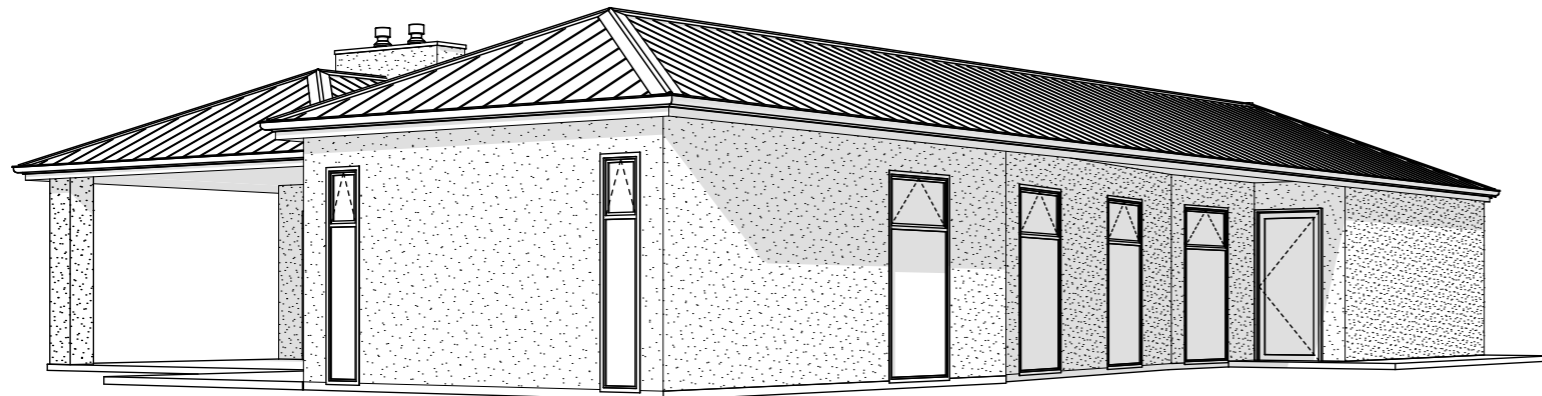

Design Name Kererū NZ Pigeon		Drawing Title 3D Perspectives			Drawing Number PA.03.1		Scale N/A		
Company Bird Built Ltd. www.birdbuilt.co.nz				Designed Drawn Rev. 00 Creation Date	No:	Date	Description	Initials	
© Copyright 2021. Bird Built Ltd.								Ph Abby: 027 247 9947