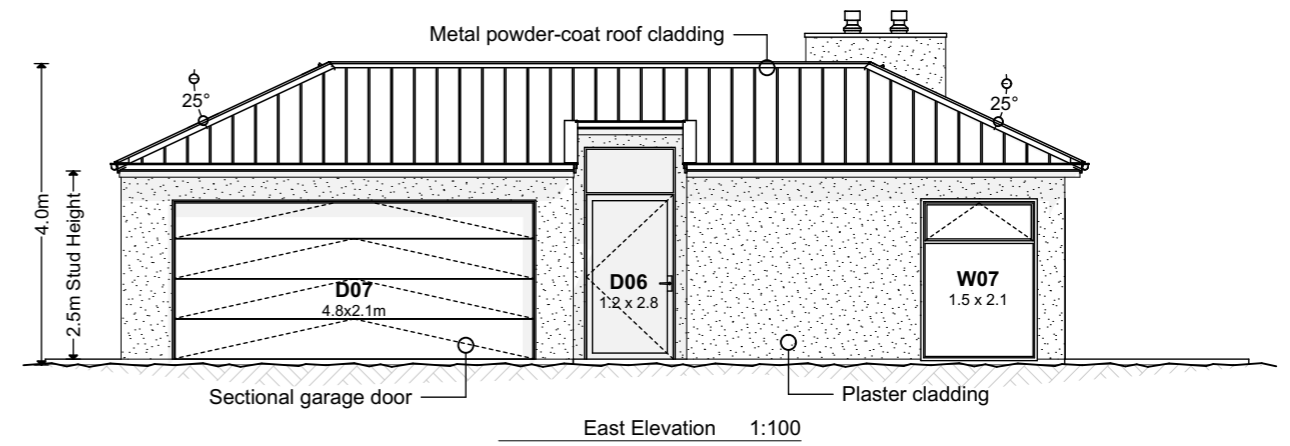

Design Name Kererū NZ Pigeon		Designed 		Drawing Title Floor Plan		Drawing Number PA.01.1	Scale 1:100
Company Bird Built Ltd. www.birdbuilt.co.nz		Drawn Rev. 00 Creation Date		No: Date Description Initials		Ph Abby: 027 247 9947	

Roof Surface Area: 266m²
Roof Overhang: 200mm

Design Name Kererū NZ Pigeon	Designed	Drawing Title Roof Plan				Drawing Number PA.01.2	Scale 1:100
Company Bird Built Ltd. www.birdbuilt.co.nz	Drawn					Ph Abby: 027 247 9947	
 	Rev. 00	No:	Date	Description	Initials		
	Creation Date						