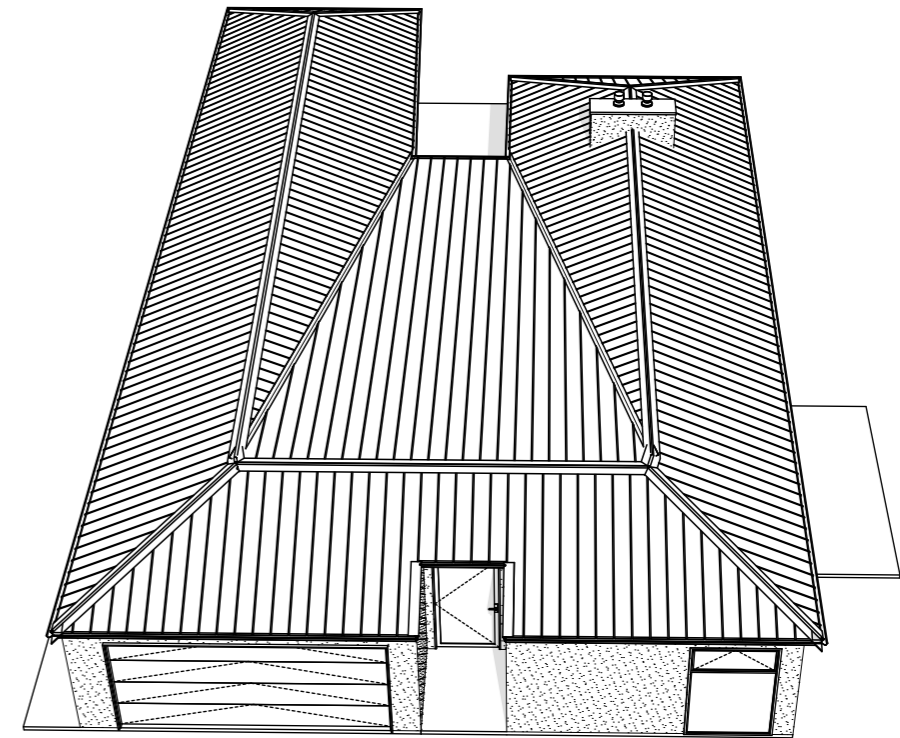

Design Name Kererū NZ Pigeon		Drawing Title 3D Perspectives			Drawing Number PA.03.1		Scale N/A		
Company Bird Built Ltd. www.birdbuilt.co.nz				Designed Drawn Rev. 00 Creation Date	No:	Date	Description	Initials	
© Copyright 2021. Bird Built Ltd.								Ph Abby: 027 247 9947