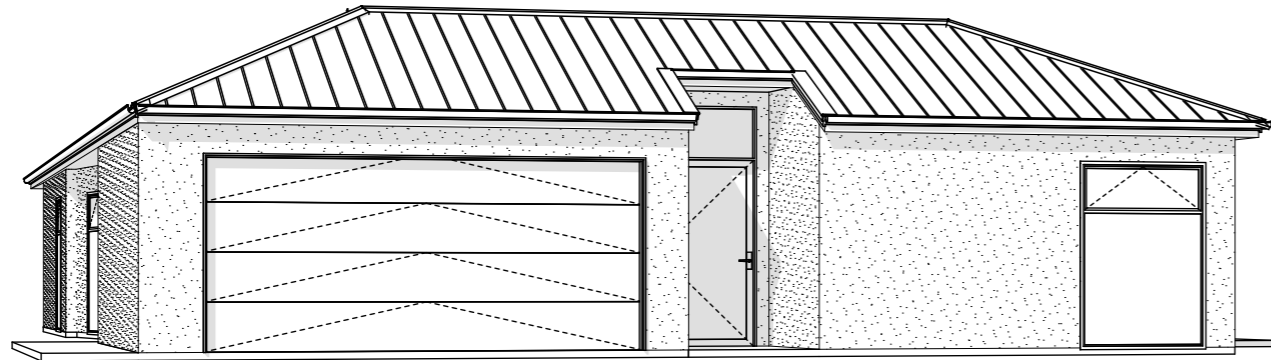

Design Name Kererū NZ Pigeon		Drawing Title 3D Perspectives			Drawing Number PA.03.1		Scale N/A		
Company Bird Built Ltd. www.birdbuilt.co.nz				Designed Drawn Rev. 00 Creation Date	No:	Date	Description	Initials	
© Copyright 2021. Bird Built Ltd.								Ph Abby: 027 247 9947